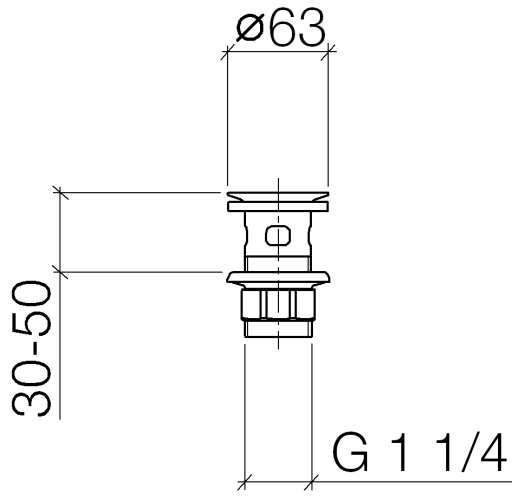

10 105 970

Fits: IMO, LULU, MADISON, MEM, TARA,
CL.1, LISSÉ, VAIA, META, CYO

	Matte White	10 105 970-10
	Chrome	10 105 970-00
	Brushed Platinum	10 105 970-06
	Platinum	10 105 970-08
	Durabross (23kt Gold)	10 105 970-09
	Dark Chrome	10 105 970-19
	Light Gold	10 105 970-26
	Brushed Light Gold	10 105 970-27
	Brushed Durabross (23kt Gold)	10 105 970-28
	Matte Black	10 105 970-33
	Brushed Bronze	10 105 970-42
	Brushed Champagne (22kt Gold)	10 105 970-46
	Champagne (22kt Gold)	10 105 970-47
	Brushed Chrome	10 105 970-93
	Brushed Dark Platinum	10 105 970-99

Grated waste 1 1/4" - Matte White

IMO

10 105 970

Only suitable for basins with an overflow.

10 105 970

10 105 970

Parts for other finishes can be found here: [Chrome](#)

Spare parts list

No.	Item Number	Name	Quantity used	Delivery time
1	09 11 01 027-10	cup	1	60
2	09 14 05 039 90	seal	1	2
3	09 14 03 025 90	seal	1	2
4	09 23 10 020-10	nut	1	60