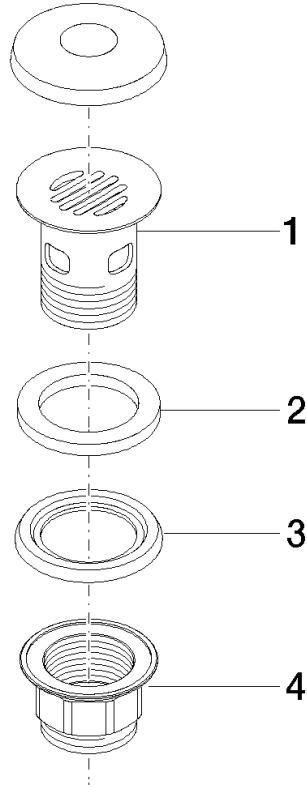

10 105 970

Fits: IMO, LULU, MADISON, MEM, TARA,
CL.1, LISSÉ, VAIA, META, CYO

	Matte White	10 105 970-10
	Chrome	10 105 970-00
	Brushed Platinum	10 105 970-06
	Platinum	10 105 970-08
	Durabross (23kt Gold)	10 105 970-09
	Dark Chrome	10 105 970-19
	Light Gold	10 105 970-26
	Brushed Light Gold	10 105 970-27
	Brushed Durabross (23kt Gold)	10 105 970-28
	Matte Black	10 105 970-33
	Brushed Bronze	10 105 970-42
	Brushed Champagne (22kt Gold)	10 105 970-46
	Champagne (22kt Gold)	10 105 970-47
	Brushed Chrome	10 105 970-93
	Brushed Dark Platinum	10 105 970-99

Grated waste 1 1/4" - Matte White

IMO

10 105 970

Only suitable for basins with an overflow.

10 105 970

10 105 970

Parts for other finishes can be found here: [Chrome](#)

Spare parts list

No.	Item Number	Name	Quantity used	Delivery time
1	09 11 01 027-10	cup	1	60
2	09 14 05 039 90	seal	1	2
3	09 14 03 025 90	seal	1	2
4	09 23 10 020-10	nut	1	60